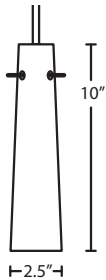

Project Information:

For ordering information, see next page

All dimensions provided are nominal. Allowance must be made for dimensional tolerance in handcrafted glasses.

REV 1/17