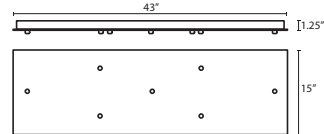

T37V 7 LIGHT BAR CANOPY

- Suitable for sloped ceilings
- Bronze or Satin Nickel
- 14" Dia. shades MAX, with staggered heights

HOW TO ORDER A MULTILIGHT FIXTURE

Order your canopy with the selected 120V multi light pendants (indicated by "B" or "J" prefix) for the complete fixture:

Example: **1x T33X-SN** (3 Light Round Canopy)

1x B-567418-SN (Camino Pendant in Amber Cloud)

1x B-5674CE-SN (Camino Pendant in Ceylon)

1x B-5674HN-SN (Camino Pendant in Honey)