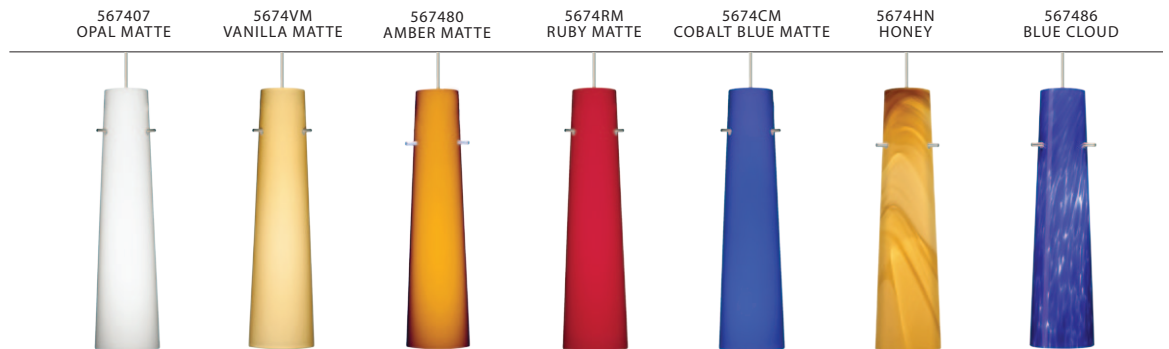

Stem-mount: 4 connectable stem sections (3", 6", 12" and 18" lengths) plus telescoping piece for up to 3" adjustment, 10' max. 5" Dia. canopy (with swivel) and stem sections are plated steel. Bronze or Satin Nickel.

MOUNTING

Installs directly to a 4" octagonal ceiling box. Suitable for sloped ceilings.

LABELS

UL or ETL Listed. Suitable for Damp Locations (interior use only).

Consult factory concerning lower wattage labeling for energy requirements.

CAMINO SHOWN IN AMBER CLOUD (567418), CEYLON (5674CE) & CARRERA (567419)

Project Information:

For ordering information, see next page

All dimensions provided are nominal. Allowance must be made for dimensional tolerance in handcrafted glasses.