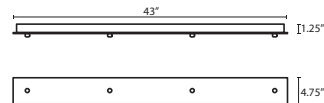

T34V 4 LIGHT BAR CANOPY

- Suitable for sloped ceilings
- Bronze or Satin Nickel
- 20" Dia. shades MAX, with staggered heights