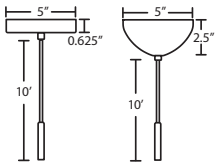

DIFFUSER

Shade shall be handcrafted glass of various decors. 2.5" Dia. x 10" H

Opening sizes: 33mm min. (top), 53mm min. (bottom), 3x6mm holes.

SUSPENSION

Cord-hung: 10' SVT-type cord, complete with 5" decorative sleeve at the socketholder. Jacket coordinates with metal finish. Plated stamped steel construction. Bronze or Satin Nickel. See next page for mult light options.

Stem-mount: 4 connectable stem sections (3", 6", 12" and 18" lengths) plus telescoping piece for up to 3" adjustment, 10' max. 5" Dia. canopy (with swivel) and stem sections are plated steel. Bronze or Satin Nickel.

- Flat (1BT) or Dome (1BC) Canopy styles. Dome style allows adjustment without cutting cord.
- "B" option is pendant less canopy for multipoint canopy (options to the right)
- Suitable for sloped ceilings
- Cord: 10' SVT, 5" sleeve at socketholder (V Series utilizes SJT-type)
- Bronze or Satin Nickel

ADDITIONAL STEM SECTIONS:

Additional connecting stems are available to increase overall length, up to 10' max. Telescoping adjustable section allows up to 3" movement.

- T20A-SN** or **T20A-BR** Adj. Section
- T203-SN** or **T203-BR** 3" Section
- T206-SN** or **T206-BR** 6" Section
- T212-SN** or **T212-BR** 12" Section
- T218-SN** or **T218-BR** 18" Section