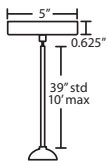

1TT STEM PENDANT

- Swivel at canopy, suitable for sloped ceilings
- Includes telescoping section plus 4 connectable stem sections, (1x 3", 1x 6", 1x 12", 1x 18"), 10' max
- Bronze or Satin Nickel

ACCESSORIES:

ADDITIONAL STEM SECTIONS:

Additional connecting stems are available to increase overall length, up to 10' max. Telescoping adjustable section allows up to 3" movement.

- **T20A-SN** or **T20A-BR** Adj. Section
- **T203-SN** or **T203-BR** 3" Section
- **T206-SN** or **T206-BR** 6" Section
- **T212-SN** or **T212-BR** 12" Section
- **T218-SN** or **T218-BR** 18" Section

LONGER CORD LENGTHS:

Longer cord length of 15' available. Add an "L" to the end of the item number, i.e. 1JC-169707-SNL.

LOW WATTAGE LABELING:

Incandescent fixture supplied with 16 watt relamp label. Add an "LW" to the end of the item number, i.e. 1JC-169707-SN-LW.

CORD SLEEVES:

If concealing the cord is desired, order our 0.25" dia. metal sleeves. Each sleeve is 18" long and may be field cut.

- **T118-SN** Satin Nickel
- **T118-BR** Bronze

STEMHOOKS:

Suspension hooks allow cord drops to be placed wherever desired. Suitable for sloped ceilings.

- **T103BR** Bronze
- **T103SN** Satin Nickel