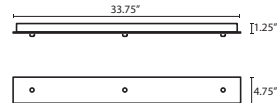

T33V 3 LIGHT BAR CANOPY

- Suitable for sloped ceilings
- Bronze or Satin Nickel
- 20" Dia. shades MAX, with staggered heights