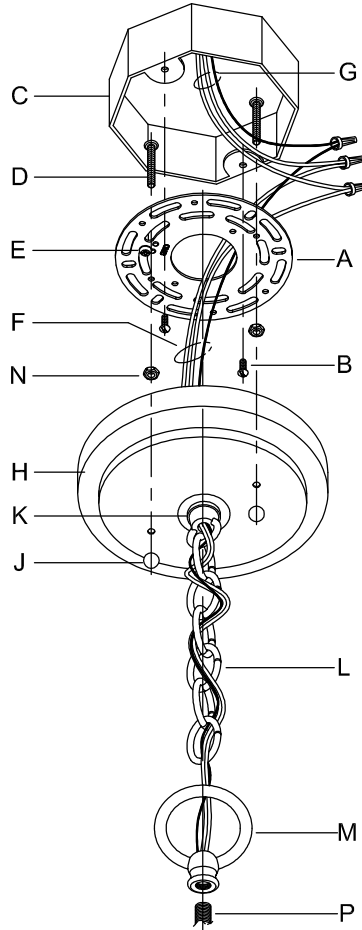

CAUTION: Read instructions carefully and turn electricity off at main circuit breaker panel before beginning installation.

500036, 500037, 500097

WARNING - If any Special Control Devices are used with this Fixture, Follow the Instructions Carefully to assure full compliance with N.E.C. requirements. If there are any questions, contact a Qualified Electrical Contractor.

CANOPY MOUNTING & WIRE CONNECTION ASSEMBLY STEPS:

2. N → D
3. B,A → C
4. P → M3, M4 ↻
5. M1 M2 → P
6. M → P
7. L → M,K, J
8. F → L,K,H
9. F → G
10. H,J → D

**B, C, G & T
(NOT FURNISHED)
(NON FOURNIE)
(NO INCLUIDA)**

P500036

P500037

P500097

FIXTURE ASSEMBLY STEPS:

1. Q → R,S
2. U → R,V
3. X → W
4. T → W

Instructions d'Assemblage et Installation

MISE EN GARDE: Lire les instructions avec soin et couper le courant au disjoncteur central avant de commencer l'installation.