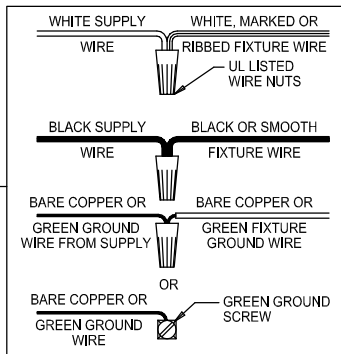

CAUTION: Read instructions carefully and turn electricity off at main circuit breaker panel before beginning installation.

500036, 500037, 500097

*****

WARNING - If any Special Control Devices are used with this Fixture, Follow the Instructions Carefully to assure full compliance with N.E.C. requirements. If there are any questions, contact a Qualified Electrical Contractor.

CAUTION - All glass is fragile, use care when handling Glass component(s) and or Lamp(s).

WARNING - This product contains chemicals known to the State of California to cause cancer, birth defects and /or other reproductive harm. Thoroughly wash hands after installing, handling, cleaning, or otherwise touching this product.

*****

CANOPY MOUNTING & WIRE CONNECTION ASSEMBLY STEPS:

2. N → D
3. B,A → C
4. P → M3, M4 ↻
5. M1 M2 → P
6. M → P
7. L → M,K, J
8. F → L,K,H
9. F → G
10. H,J → D