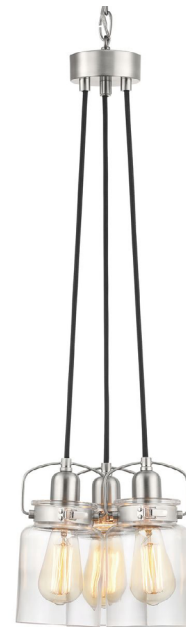

DATE: _____ TYPE: _____

NAME: _____

PROJECT: _____

P400132-009

Calhoun

A trend in home decor is the repurposing of antique pieces. The Calhoun Collection playfully follows this trend with an apothecary style clear glass diffuser held in place with a mechanical latch from a spice container. A glass shade showcases a thickened profile to create a vintage-style surface for a classic handmade appearance. The vintage design is a perfect complement to several decor styles including the popular Farmhouse trend. Calhoun is a versatile style that can be displayed in three different ways: assemble with the included optional spanner and long or short stems for a unique cord-hung style chandelier, or let the lights hang in a more casual cluster. Three-Light Chandelier with a Brushed Nickel finish.

Diameter: 22-5/8"
Height: 29-1/8"
Overall Ht. W/Chain: 103"

Glass
Height: 6-3/4"

- Calhoun is a versatile collection that can be displayed in a variety of different ways for added customization in the home
- Uses 3, 60-watt max. medium base bulbs including LED equivalent (sold separately)
- Clear glass shades inspired by apothecary jars add a vintage feel to Calhoun's casual forms
- Assemble optional 3-pronged spanner to fit black cloth-covered cords in each arm - or let each cloth cord hang as a light grouping or cluster display
- Supplied with (1) 6" and (1) 12" stems and spanner to customize installation of fixture. Stems can also be used in conjunction with included chain for suspension from the ceiling
- Calhoun's versatile design ideal for Farmhouse, Coastal and Industrial settings
- Measures 22 5/8" diameter x 29 1/8" H (when installed with spanner)
- Can be displayed in living rooms, breakfast nooks, kitchens - and even paired in groupings of two or more over a dining room table