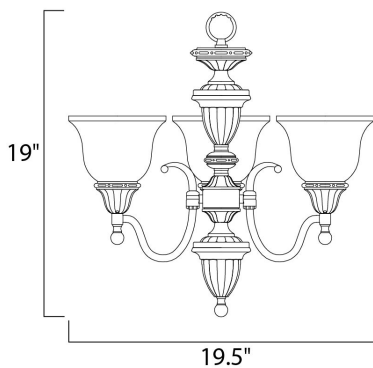

**PRODUCT DESCRIPTION**

A beautifully styled collection offered in Satin Nickel or our popular Oil Rubbed Bronze finish.

**MEASUREMENTS**

DIMENSION : 19.5" W x 16.75" H
HANGING WEIGHT : 10.38 lb

LAMPING

INPUT VOLTAGE : 120V
LUMENS : 3,450 Rated (0 Del.)
BULB : 3 x 100W (NOT INCLUDED), 300W Total
DIMMABLE : Dimmable
COLOR_TEMP : 2700K