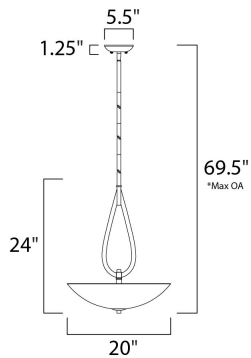

**FINISHES OPTION**

Polished Chrome PC

**GLASS**

Satin White SW

**MATERIAL**

Steel

**RATINGS**

Dry Location  
Dimmable

**ADDITIONAL**

INSTALL UP/DOWN:  
SLOPE: 120  
RATED LIFE 2500 Hours  
OPERATING TEMPERATURE:  
-20°C (-4°F), 40°C (104°F)

\*max overall height

**MEASUREMENTS**

DIMENSION : 20." W x 24." H  
MAX OAH : 69.5" OAH  
HANGING WEIGHT : 9.9 lb