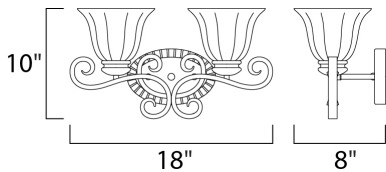

PRODUCT DESCRIPTION

A curvaceous metal frame finished in Platinum Dusk tastefully support fluted Wilshire glass shades.

FINISHES OPTION

Platinum Dusk PD

GLASS

Wilshire WS

MATERIAL

Steel

RATINGS

Damp Location
Dimmable

ADDITIONAL

INSTALL UP/DOWN: Up/Dn
RATED LIFE 2500 Hours
OPERATING TEMPERATURE:
-20°C (-4°F), 40°C (104°F)

MEASUREMENTS

DIMENSION : 18." W x 10." H x 8." Ext
BACK PLATE : 8." W x 5." H
HANGING WEIGHT : 4.98 lb