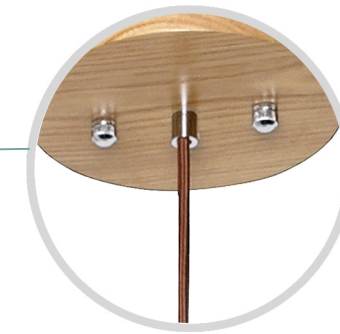

The
SAKI

27524UD

Complementary matching wood canopy and rayon cord

LED Dimmable using standard dimmer. Lutron CL dimmers are recommended

High powered LED modules concealed in center of frame

Geometric frame of wood finished in Uddo create forms inspired by Japanese contemporary design