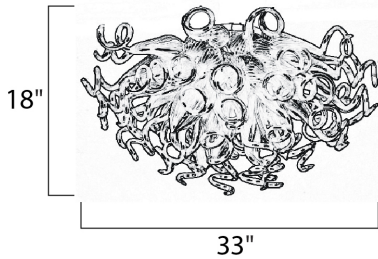

PRODUCT DESCRIPTION

Sculptures of hand-formed glass scrolls created by skillful artisans cause the Taurus LED collection to become the focal point of any interior. The glass comes to life as it is illuminated with a long-life and energy-efficient LED light source, and is available in four color choices of Cognac, Fume, Sunrise, and Root Beer. Polished Chrome hardware is used for contemporary accent.

MEASUREMENTS

DIMENSION : 33." W x 18." H
 HANGING WEIGHT : 25.3 lb

LAMPING

LUMENS : 966 Rated (0 Del.)
 BULB : 12 x 1W LED (INCLUDED), 12W Total
 DIMMABLE : Dimmable
 CRI : >80 CRI
 COLOR_TEMP : 3500K

FINISHES OPTION