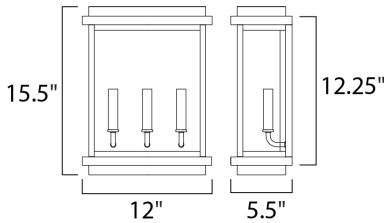

**PRODUCT DESCRIPTION**

Cubes outdoor collection's selection of transitional and contemporary outdoor lighting focuses on simple design to brighten up any entry.

**MEASUREMENTS**

DIMENSION : 12." W x 15.5" H x 5.5" Ext  
 BACK PLATE : 11." W x 12.25" H x 12.5" HCO  
 HANGING WEIGHT : 6.17 lb

**LAMPING**

INPUT VOLTAGE : 120V  
 LUMENS : 2,016 Rated (0 Del.)  
 BULB : 3 x 40W (NOT INCLUDED), 120W Total  
 DIMMABLE : Dimmable

**FINISHES OPTION**

Burnished BU

**GLASS**

Seedy CD

**MATERIAL**

Aluminum