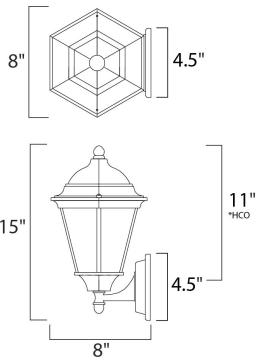

MEASUREMENTS

DIMENSION : 8." W x 15." H x 8." Ext
BACK PLATE : 4.5" W x 4.5" H x 11." HCO
HANGING WEIGHT : 2.2 lb

LAMPING

INPUT VOLTAGE : 120V
LUMENS : 800 Rated (0 Del.)
BULB : 1 x 9W (INCLUDED), 9W Total
DIMMABLE : Dimmable
CRI : 80+ CRI
COLOR_TEMP : 3000K

Always consult a qualified electrician before installing any lighting product.