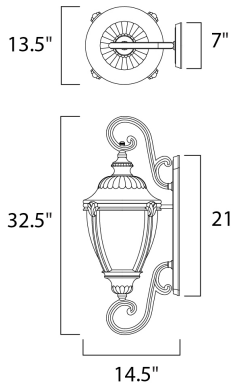

PRODUCT DESCRIPTION

MEASUREMENTS

DIMENSION : 13.5" W x 32.5" H x 14.5" Ext
 BACK PLATE : 5.25" W x 17.25" H x 15." HCO
 HANGING WEIGHT : 14.6 lb

LAMPING

INPUT VOLTAGE : 120V
 LUMENS : 1,100 Rated (0 Del.)
 BULB : 1 x 12W LED (INCLUDED), 12W Total
 DIMMABLE : Dimmable
 CRI : 80+ CRI
 COLOR_TEMP : 3000K

FINISHES OPTION

Earth Tone ET

GLASS

Latte LT

MATERIAL

Die Cast Aluminum

RATINGS

Wet Location
 Dimmable
 LED