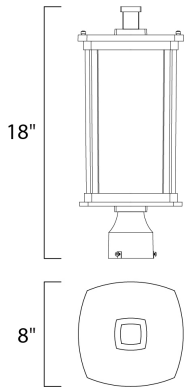

PRODUCT DESCRIPTION

MEASUREMENTS

DIMENSION : 8." W x 18." H
 HANGING WEIGHT : 8.73 lb

LAMPING

INPUT VOLTAGE : 120V
 LUMENS : 1,100 Rated (0 Del.)
 BULB : 1 x 12W LED (INCLUDED), 12W Total
 DIMMABLE : Dimmable
 CRI : 80+ CRI
 COLOR_TEMP : 3000K