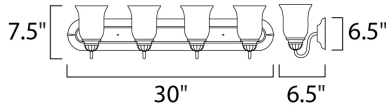

**MEASUREMENTS**

DIMENSION : 30." W x 7.5" H x 6.5" Ext  
 BACK PLATE : 30.25" W  
 HANGING WEIGHT : 8.55 lb

**LAMPING**

INPUT VOLTAGE : 120V  
 LUMENS : 4,600 Rated (0 Del.)  
 BULB : 4 x 100W (NOT INCLUDED), 400W Total  
 DIMMABLE : Dimmable  
 COLOR\_TEMP : 2700K  
 LIGHTING\_DIRECTION : Both