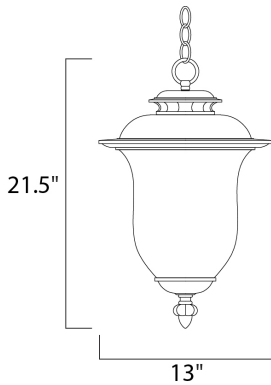

**PRODUCT DESCRIPTION**

Cambridia EE is a transitional style, energy saving collection from Maxim Lighting International in Chocolate finish with Frost Crackle glass.

**MEASUREMENTS**

DIMENSION : 13." W x 21.5" H  
 HANGING WEIGHT : 11. lb