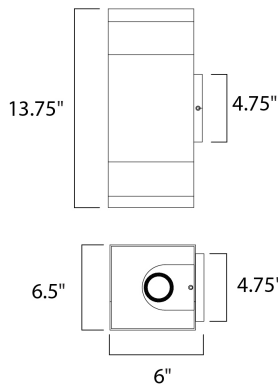

**MEASUREMENTS**

DIMENSION : 6.5" W x 13.75" H x 6." Ext  
 BACK PLATE : 4.75" W x 4.75" H x 6.75" HCO  
 HANGING WEIGHT : 4.18 lb

**LAMPING**

INPUT VOLTAGE : 120V  
 LUMENS : 1,540 Rated (0 Del.)  
 BULB : 2 x 11W (INTEGRATED), 22W Total  
 CRI : 90+ CRI  
 COLOR\_TEMP : 3000K  
 LIGHTING\_DIRECTION : Up/Dn