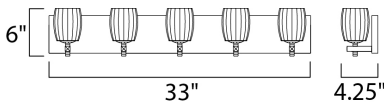

MEASUREMENTS

DIMENSION : 33." W x 6." H x 4.25" Ext
 BACK PLATE : 33." W x 4.75" H x 3.25" HCO
 HANGING WEIGHT : 11.95 lb

LAMPING

LUMENS : 1,400 Rated (0 Del.)
 BULB : 5 x 4W (INCLUDED), 20W Total
 DIMMABLE : Dimmable
 CRI : 80+ CRI
 COLOR_TEMP : 3000K