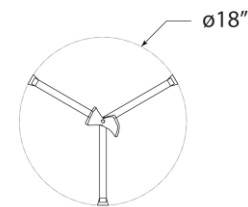

## Fliana Floor Lamp

Item # ARN 1080PW-L

Designer: AERIN

Height: 58.5"

Width: 18"

Base: 18" Round

Finishes: AI, G, PW

Shade Treatments: L

Shade Details: 15" x 17" x 16"

Socket: E26 Dimmer

Wattage: 100 A19

Weight: 22 Pounds

Top View

Front View