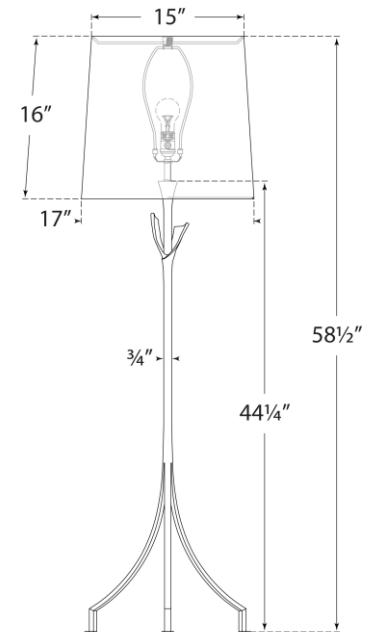

## Fliana Floor Lamp

Item # ARN 1080PW-L

Designer: AERIN

Height: 58.5"

Width: 18"

Base: 18" Round

Finishes: AI, G, PW

Shade Treatments: L

Shade Details: 15" x 17" x 16"

Socket: E26 Dimmer

Wattage: 100 A19

Weight: 22 Pounds

Top View

Front View