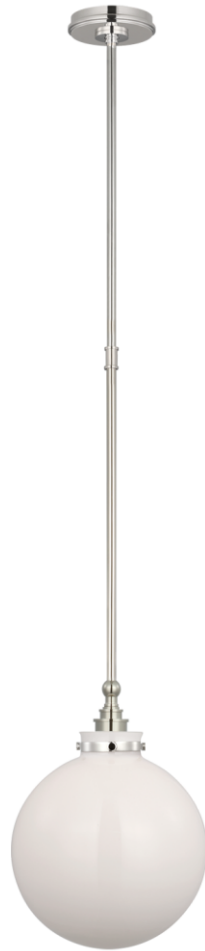

TEAR SHEET

Parkington 10" Globe Pendant

Item # CHC 5540PN-WG

Designer: Chapman & Myers

O/A Height: 57.5"

Fixture Height: 13.75"

Min. Custom Height: 20.25"

Width: 10"

Canopy: 4.75" Round

Finishes: AB, BZ, PN

Glass Options: CG, WG

Socket: E26 Keyless

Wattage: 8 LED T9

Weight: 4 Pounds

Note: UL Only | Custom Height Available