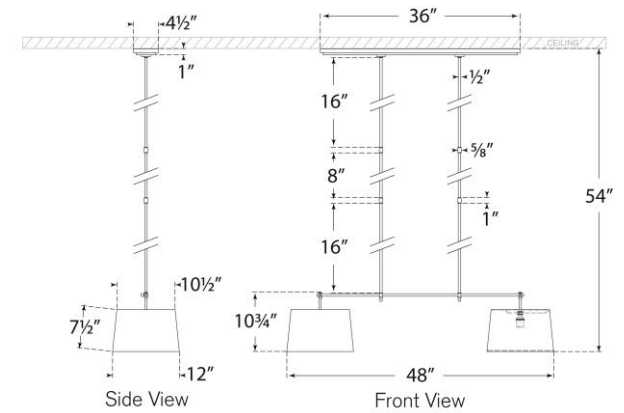

## Bryant Medium Billiard

Item # TOB 5047BZ/HAB-L

Designer: Thomas O'Brien

O/A Height: 54"

Fixture Height: 10.75"

Min. Custom Height: 17.25"

Width: 12" x 48"

Canopy: 4.5" x 36" Rectangle

Finishes: AN, BZ, BZ/HAB, HAB, PN

Shade Treatments: L

Shade Details: 10.5" x 12" x 7.5"

Socket: 2 - E26 Keyless

Wattage: 2 - 15 LED A19

Weight: 15 Pounds

Bottom View