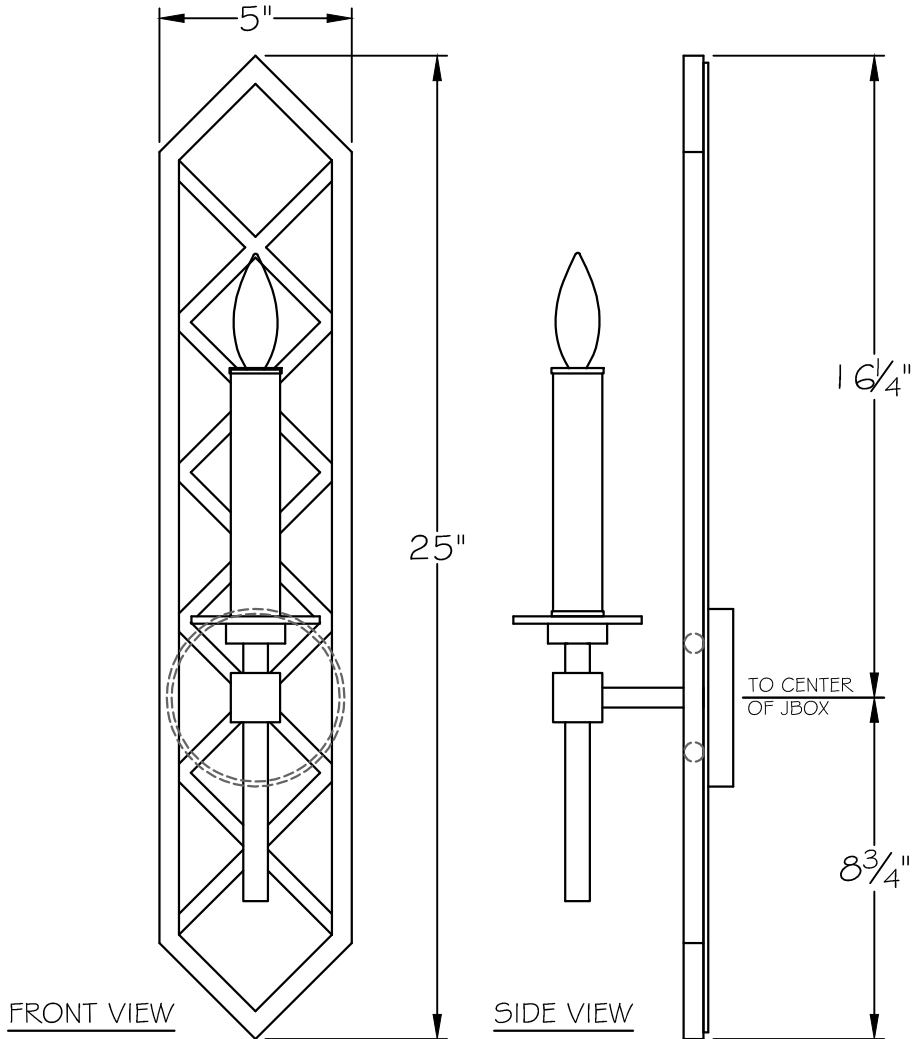

CUSTOMER REFERENCE DRAWING

THUMBNAIL IMAGES OF STYLE OPTIONS:

-1ST BRONZE  
-2ST WEATHERED IRON  
-3ST SOFT GOLD

WITHOUT SHADES

-11ST BRONZE  
-21ST WEATHERED IRON  
-31ST SOFT GOLD

WITH SHADES

-SF4 - SILVER  
-SF3 - GOLD

WITHOUT SHADES

-SF41 - SILVER / WHITE SHADE  
-SF31 - GOLD / WHITE SHADE

WITH SHADES

This drawing, specifications and the product depicted are the exclusive property of Fine Art Handcrafted Lighting®. In compliance with US copyright and patent requirements, notice is hereby given that this document and the product depicted shall not be copied, altered or used in any manner without the expressed written consent of Fine Art Handcrafted Lighting®.